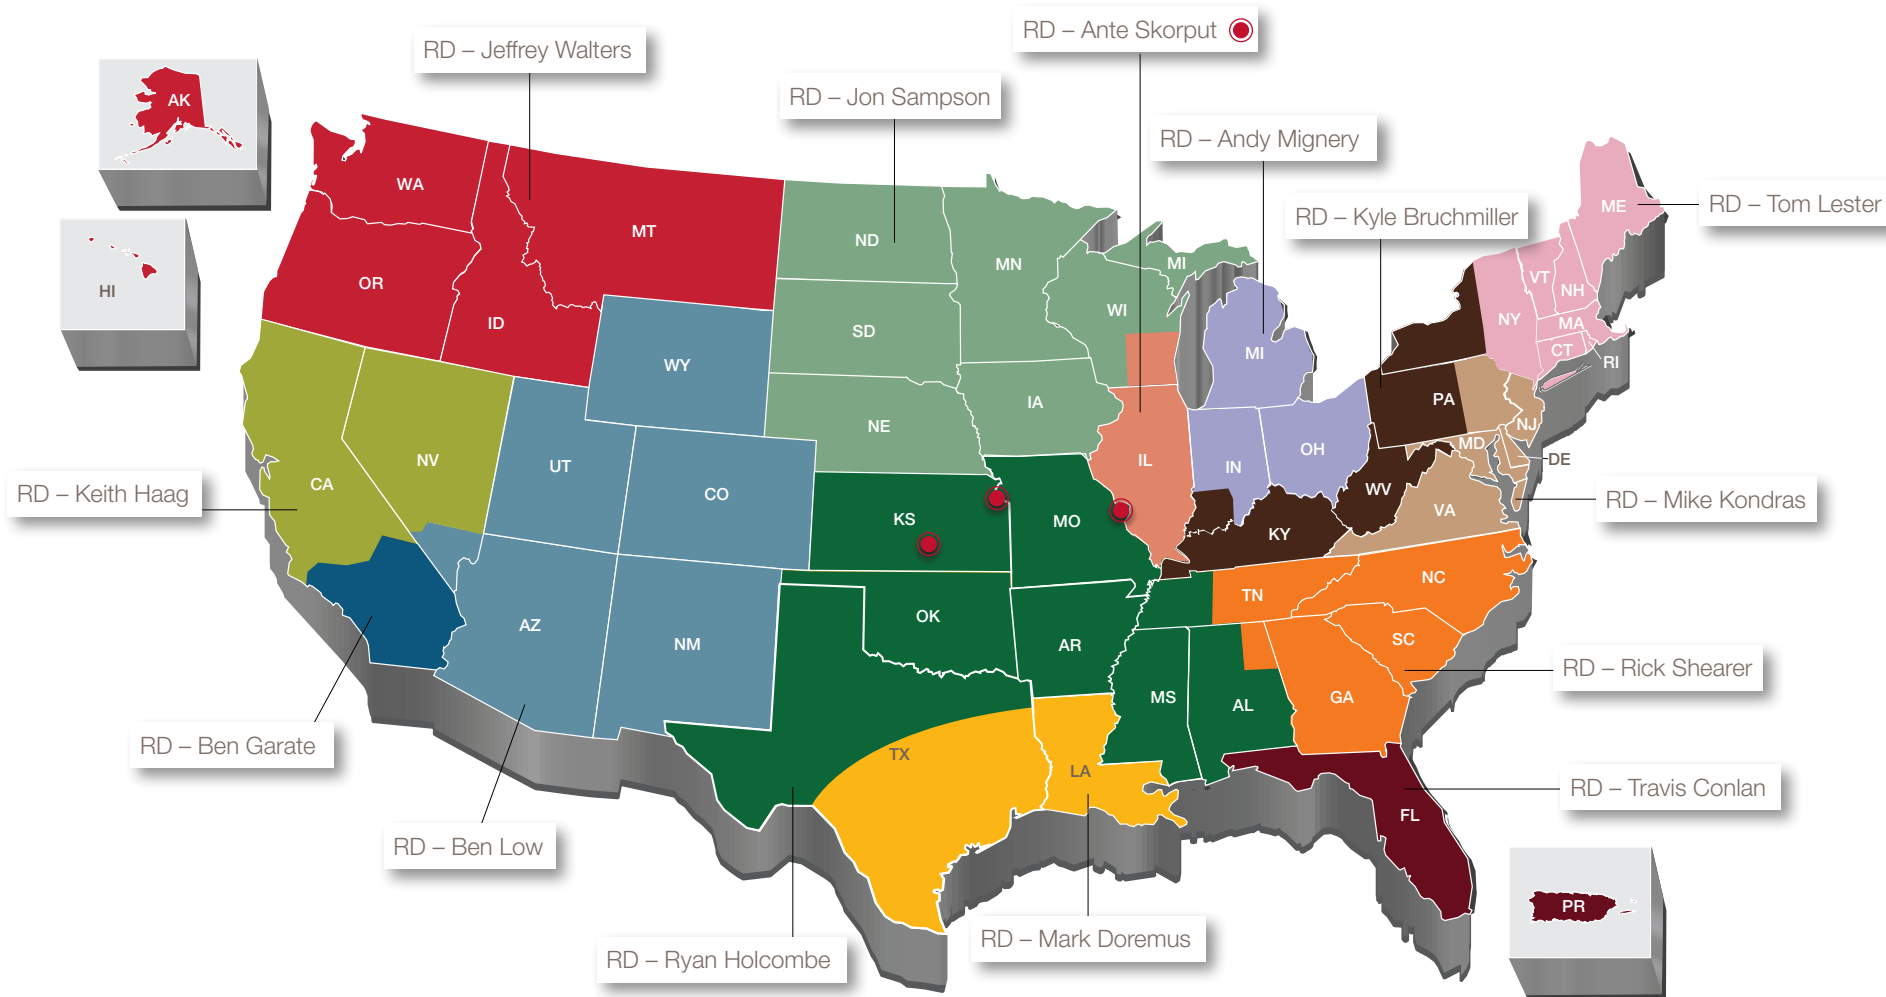

NATIONAL SALES CONTACT MAP

RD = Regional Director

NATIONAL SALES CONTACT LIST

National Director of Distribution

Dugan Fife: dugan.fife@hines.com; cell 248.703.0737

	Regional Director	Internal Sales Consultant
	Kyle Bruchmiller: kyle.bruchmiller@hines.com; cell 210.275.0424	888.446.3773 ext. 7767
	Travis Conlan: travis.conlan@hines.com; 734.274.0586	888.446.3773 ext. 7752
	Mark Doremus: mark.doremus@hines.com; cell 713.724.2365	888.446.3773 ext. 7741
	Ben Garate: ben.garate@hines.com; cell 310.415.5092	888.446.3773 ext. 7749
	Keith Haag: keith.haag@hines.com; cell 415.680.6418	888.446.3773 ext. 7745
	Ryan Holcombe: ryan.holcombe@hines.com; cell 214.802.7162	888.446.3773 ext. 7746
	Mike Kondras: mike.kondras@hines.com; cell 609.221.8735	888.446.3773 ext. 7618
	Tom Lester: tom.lester@hines.com; cell 617.913.0942	888.446.3773 ext. 7677
	Ben Low: ben.low@hines.com; cell 303.907.0521	888.446.3773 ext. 7860
	Andy Mignery: andy.mignery@hines.com; cell 734.646.5343	888.446.3773 ext. 7762
	Jon Sampson: jon.sampson@hines.com; cell 612.743.8743	888.446.3773 ext. 7778
	Rick Shearer: rick.shearer@hines.com; cell 404.431.9671	888.446.3773 ext. 7740
	Ante Skorput: ante.skorput@hines.com; cell 312.237.0801	888.446.3773 ext. 7758
	Jeffrey Walters: jeff.walters@hines.com; cell 503.984.2030	888.446.3773 ext. 7648