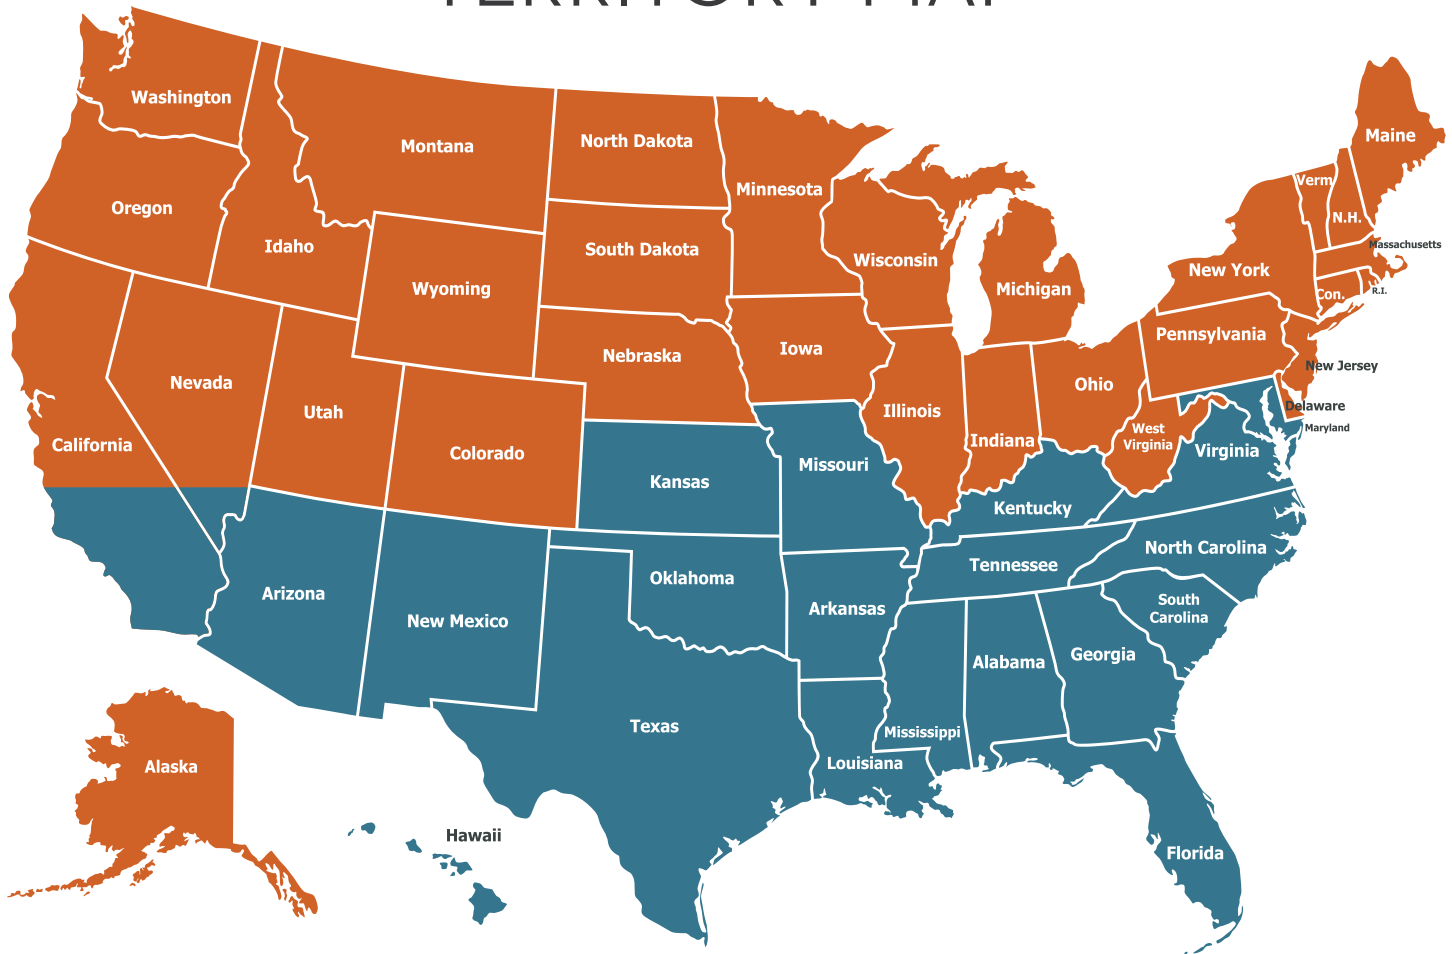

WHOLESALE TERRITORY MAP

NORTHERN TERRITORIES

EXTERNAL WHOLESALER

Jeremy Lyman

P: 801.652.0112

F: 801.278.0756

jeremy@cwmarketsgrp.com

INTERNAL WHOLESALER